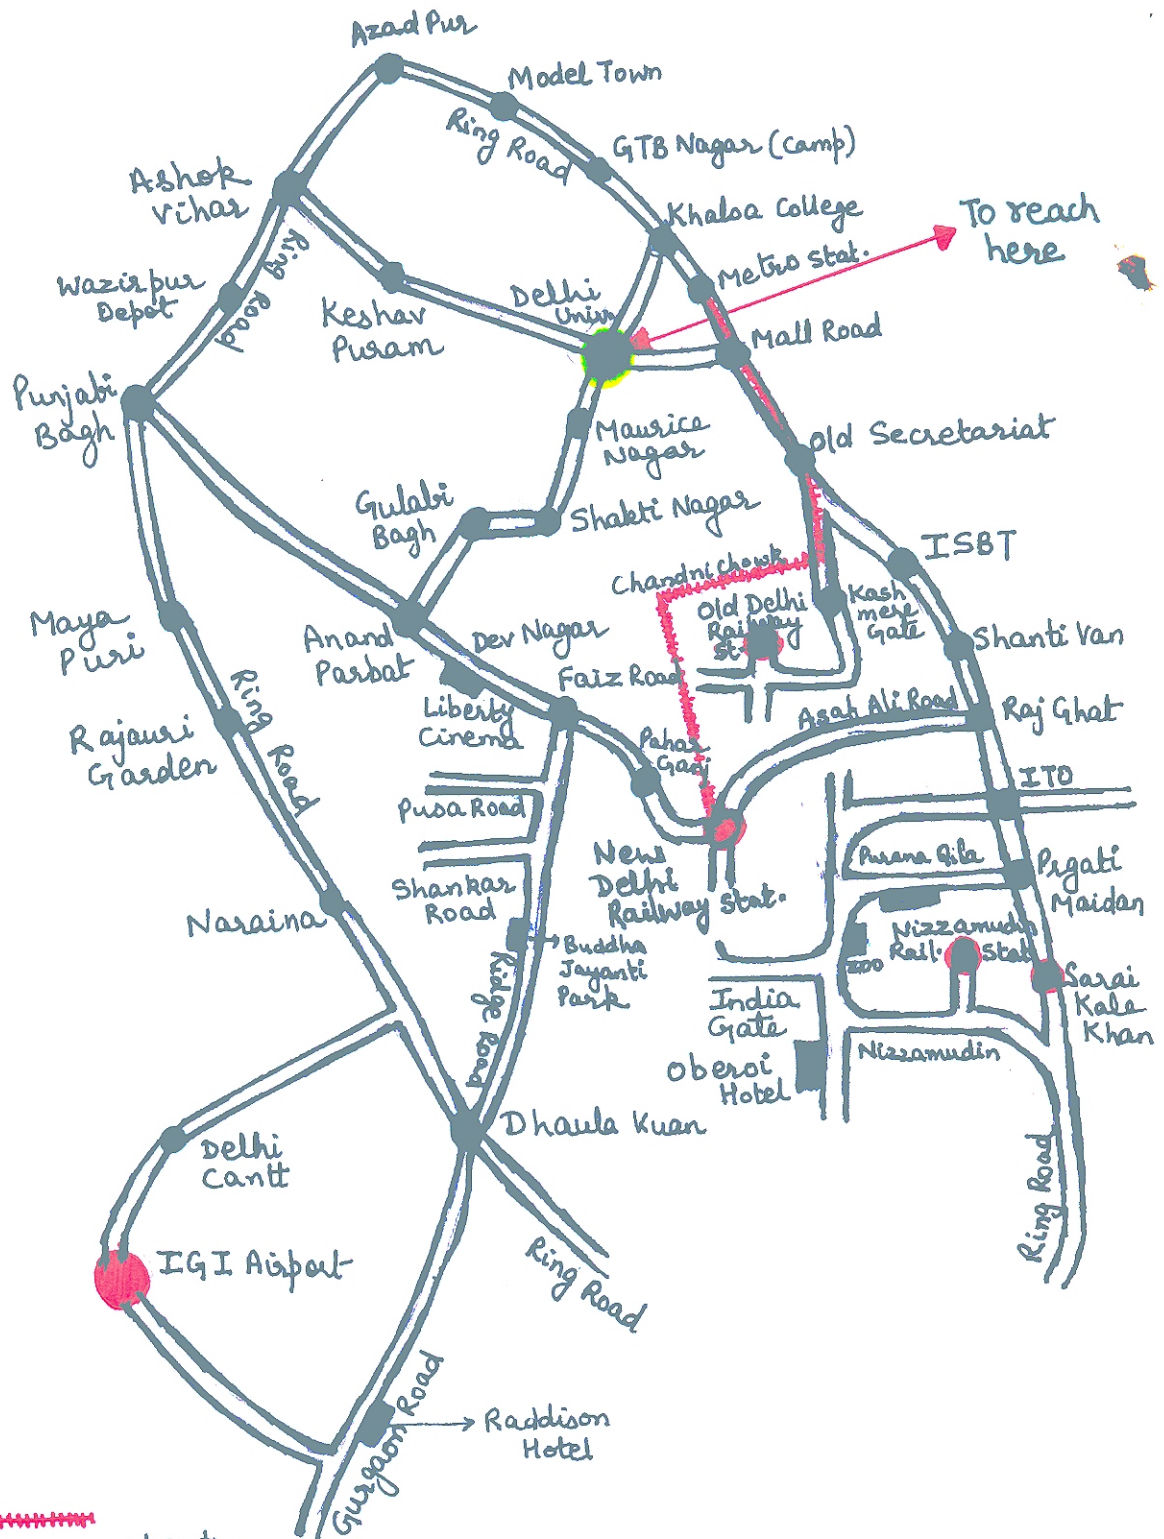

ROAD MAP : Delhi

Underground metro train facility